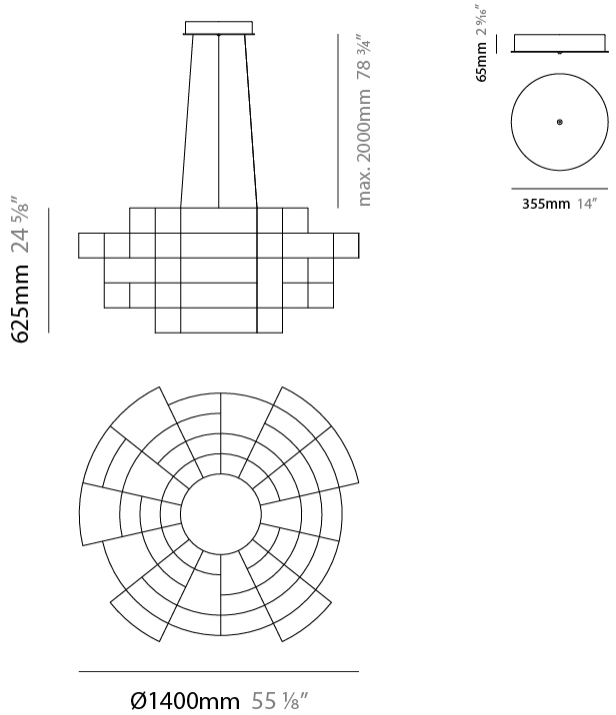

SPECTRE SUSPENSION

D101654-

base number   LED Dimming   Color Temperature   Finish Options

1. To build a product code in our configurator select the specify button on the base model # product page
2. To build a manual product code on this datasheet choose from the options listed below in blue font and add the suffix to the base model #

GENERAL

Series: Spectre
Brand: Quasar
Division: Design
Mounting Type: Suspension
Mounting Location: Ceiling
Subcategory: Ambient

PHYSICAL

Shape: Abstract
Diameter (mm): 1400
Diameter (in): 55 1/8
Height (mm): 625
Height (in): 24 5/8
Max. Overall Height (mm): 2625
Max. Overall Height (in): 103 3/8
Light Distribution: Omnidirectional
Weight (kg): 7
Weight (lbs): 15.43
Fixture Finish: [NIC / BRA / BBR](#)
Fixture Material: Metal
Cable Details: 2000mm Cable
Upon Request: Custom Sizes

ELECTRICAL

Lamp Type: LED
Input Wattage (W): 102.6
Dimming: [Non-Dimming / Phase Dimming (120vac Only)](#)
Driver Included: Yes
Driver Location: Integrated
Driver Type: Constant Voltage - 120/277Vac
Driver Class: Class 2
Input Voltage (V): 120 - 277
Output Voltage (V): 12
Upon Request: (Not included - see components) Integral: 0-10Vdc dimming

LED

Number of LEDs: 171
Color Temperature (°K): [2400 / 2800](#)
Max. Delivered Lumen (lm): 6060 (2800K)
CRI: >90 CRI
Lamp Life (hrs): 50000

OPTICAL

RATINGS AND CERTIFICATIONS

Certified By: Certified for North American Standards
IP rating: IP20